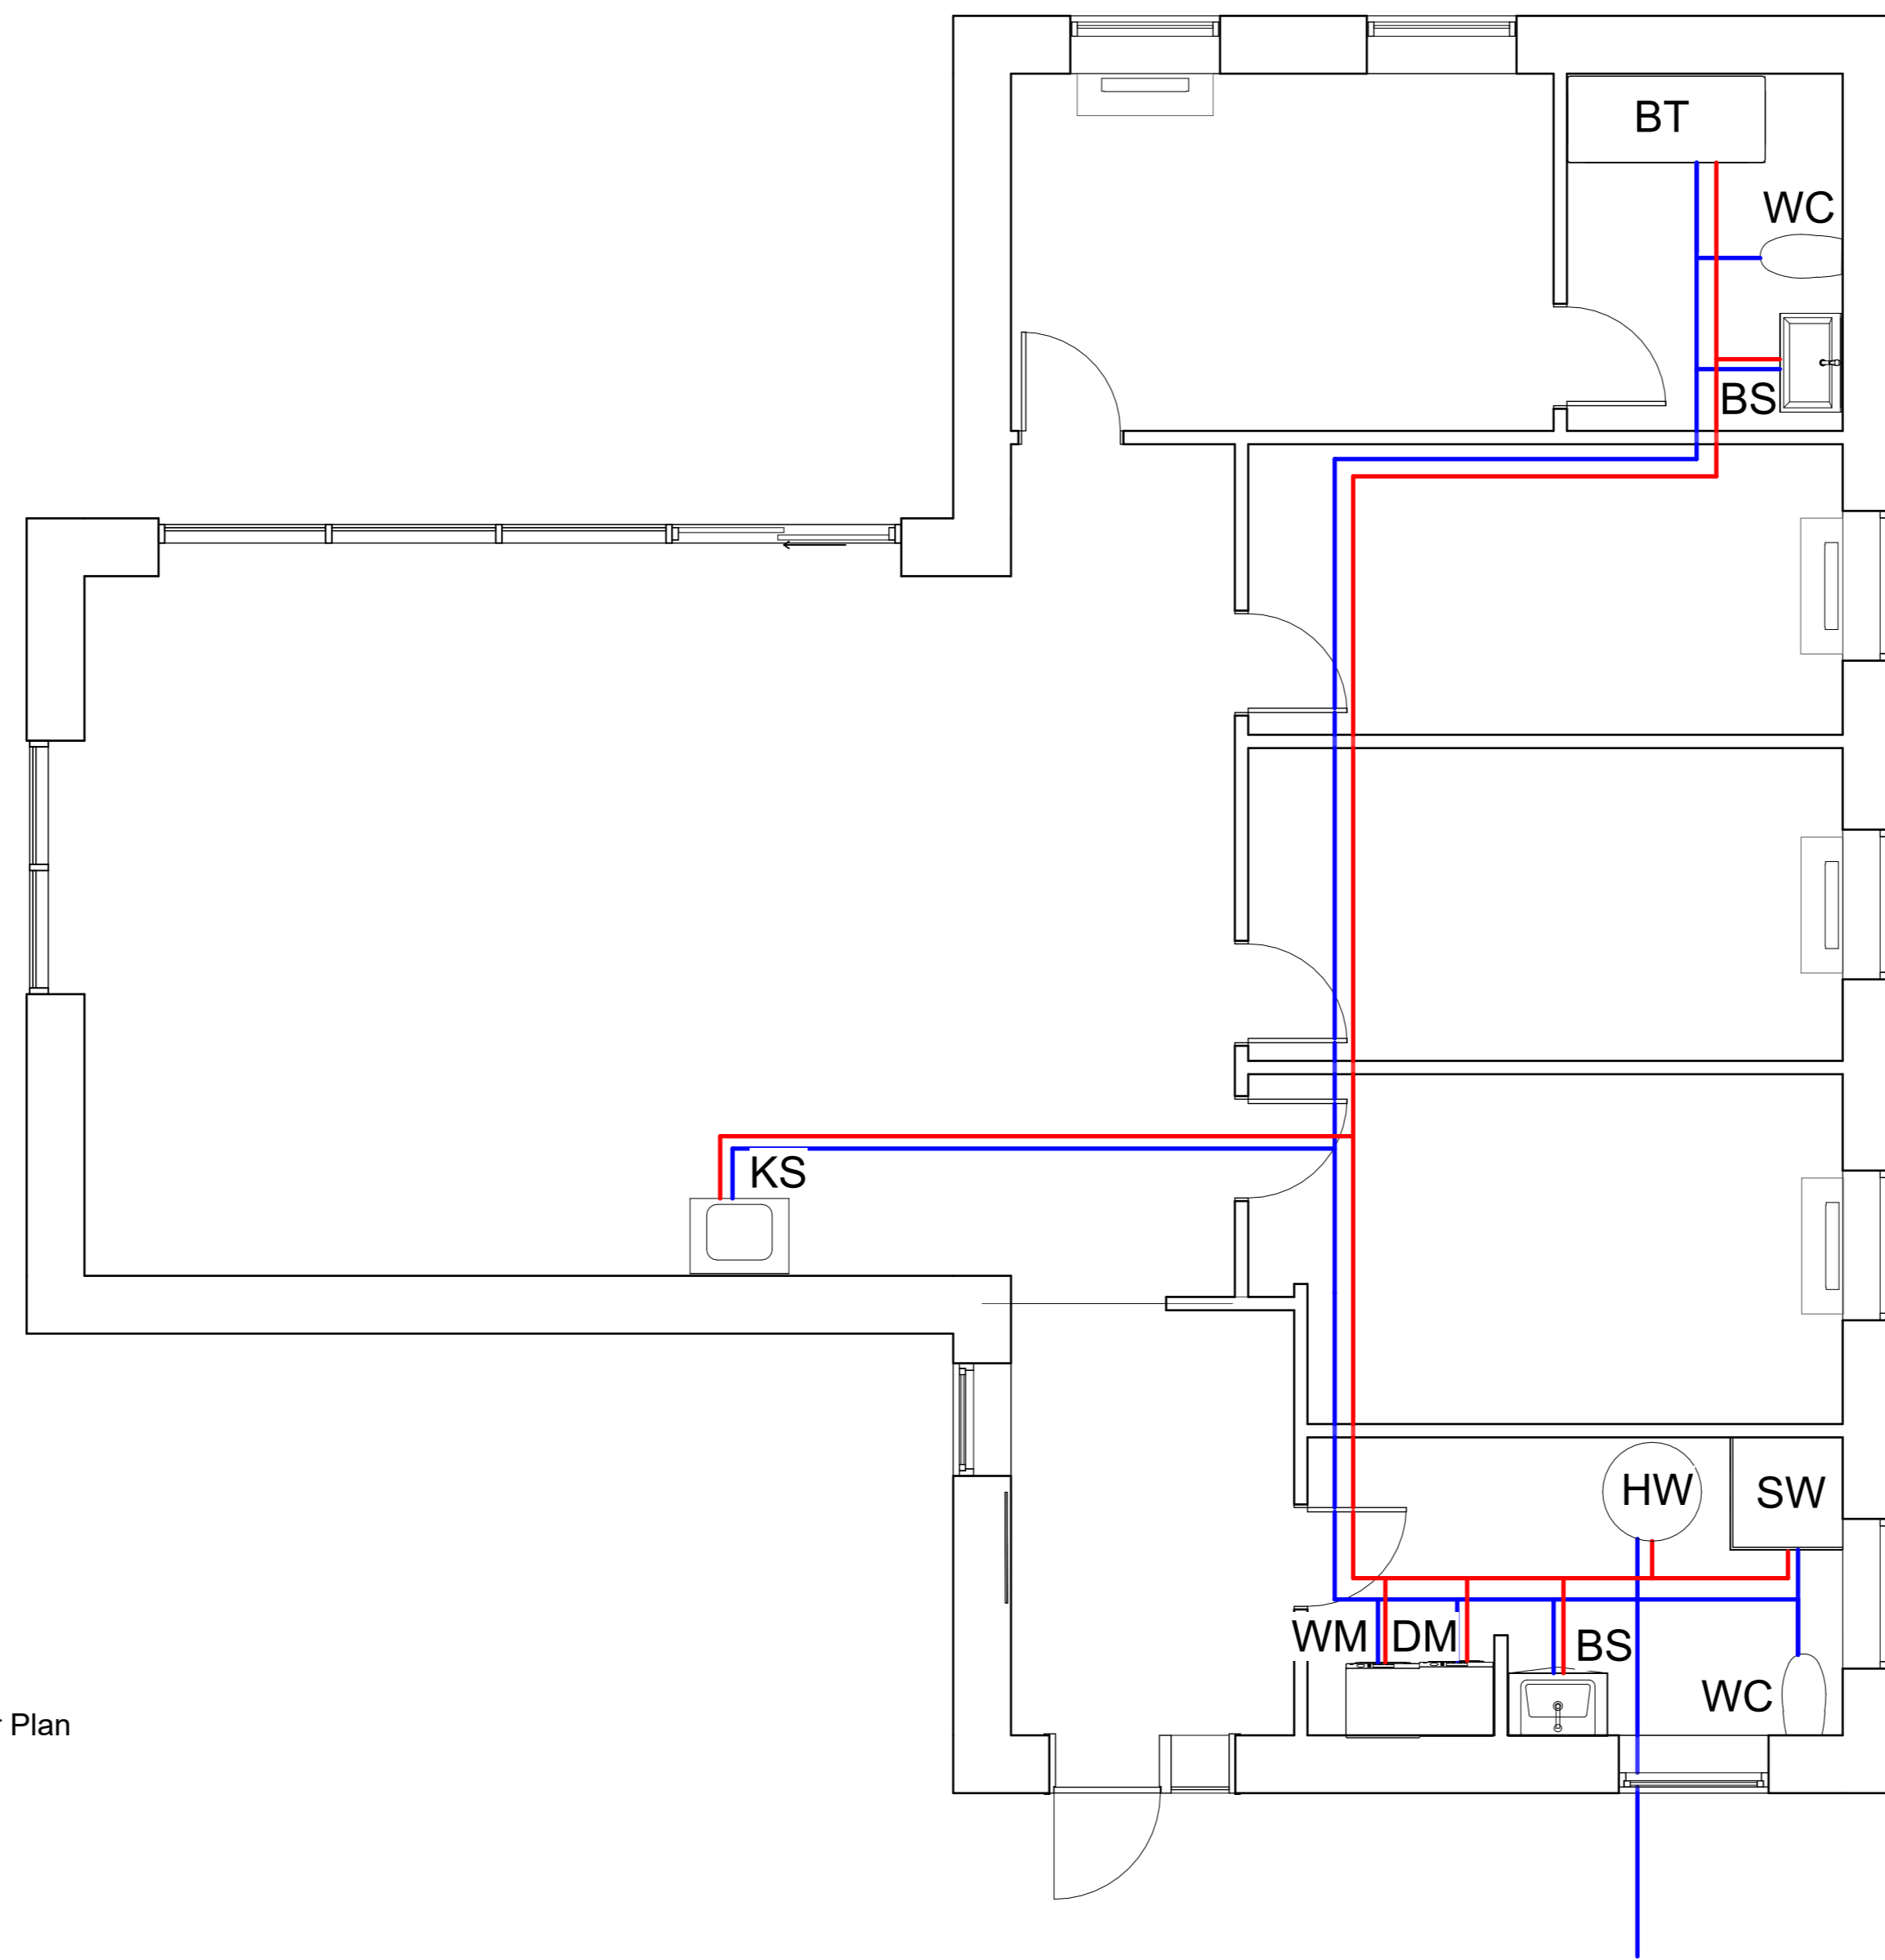

North

West

Water Plan
1 : 50

South

- Cold Water
- Hot Water
- HW Hot Water/Boiler
- KS Kitchen sink
- WM Washing Machine
- DM Dryer Machine
- BS Bathroom sink
- WC Toilet
- SW Shower
- BT Bathtub