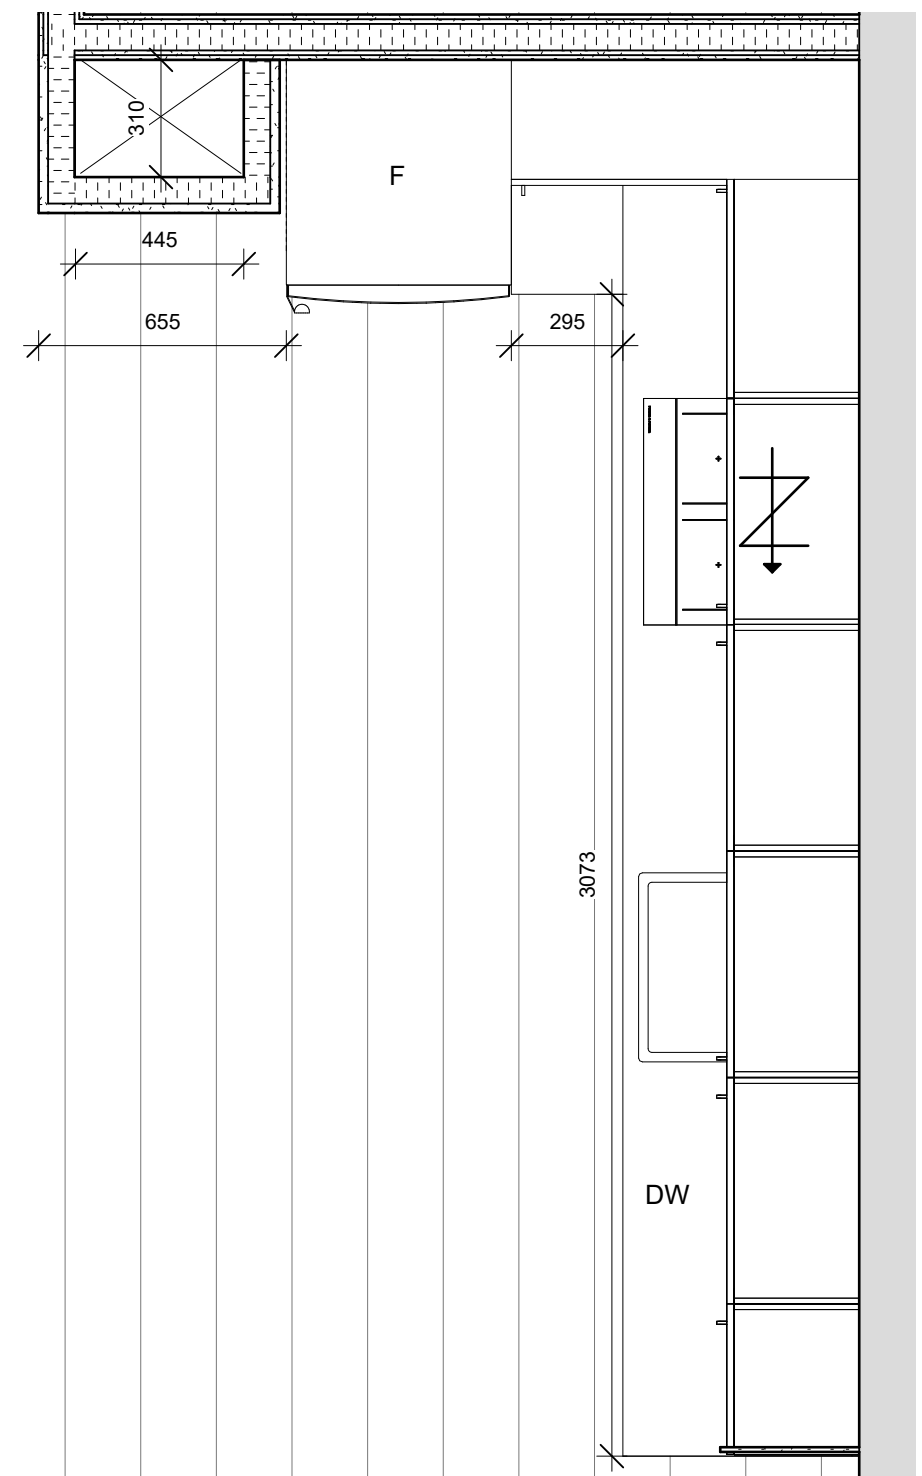

1:20

Kitchen module in white  
**Total work area: 3368 mm**

- F Fridge
- KS Sink
- DW Dishwasher
- ST Stove top
- Kitchen hood

1:20

Bring ideas to life  
 VIA University College

VIA Built Environment & Engineering  
 Campus Horsens

PROJECT: Multistory Building	DATE: 09/14/23	STAGE: Project Proposal
SUBJECT: Kitchen analysis - One bedroom apt.	SCALE: As indicated	<b>I17_F06_H4_N02</b>
DRAWN BY: Dimitrian Cebotaru	CLASS: AH41-23S	