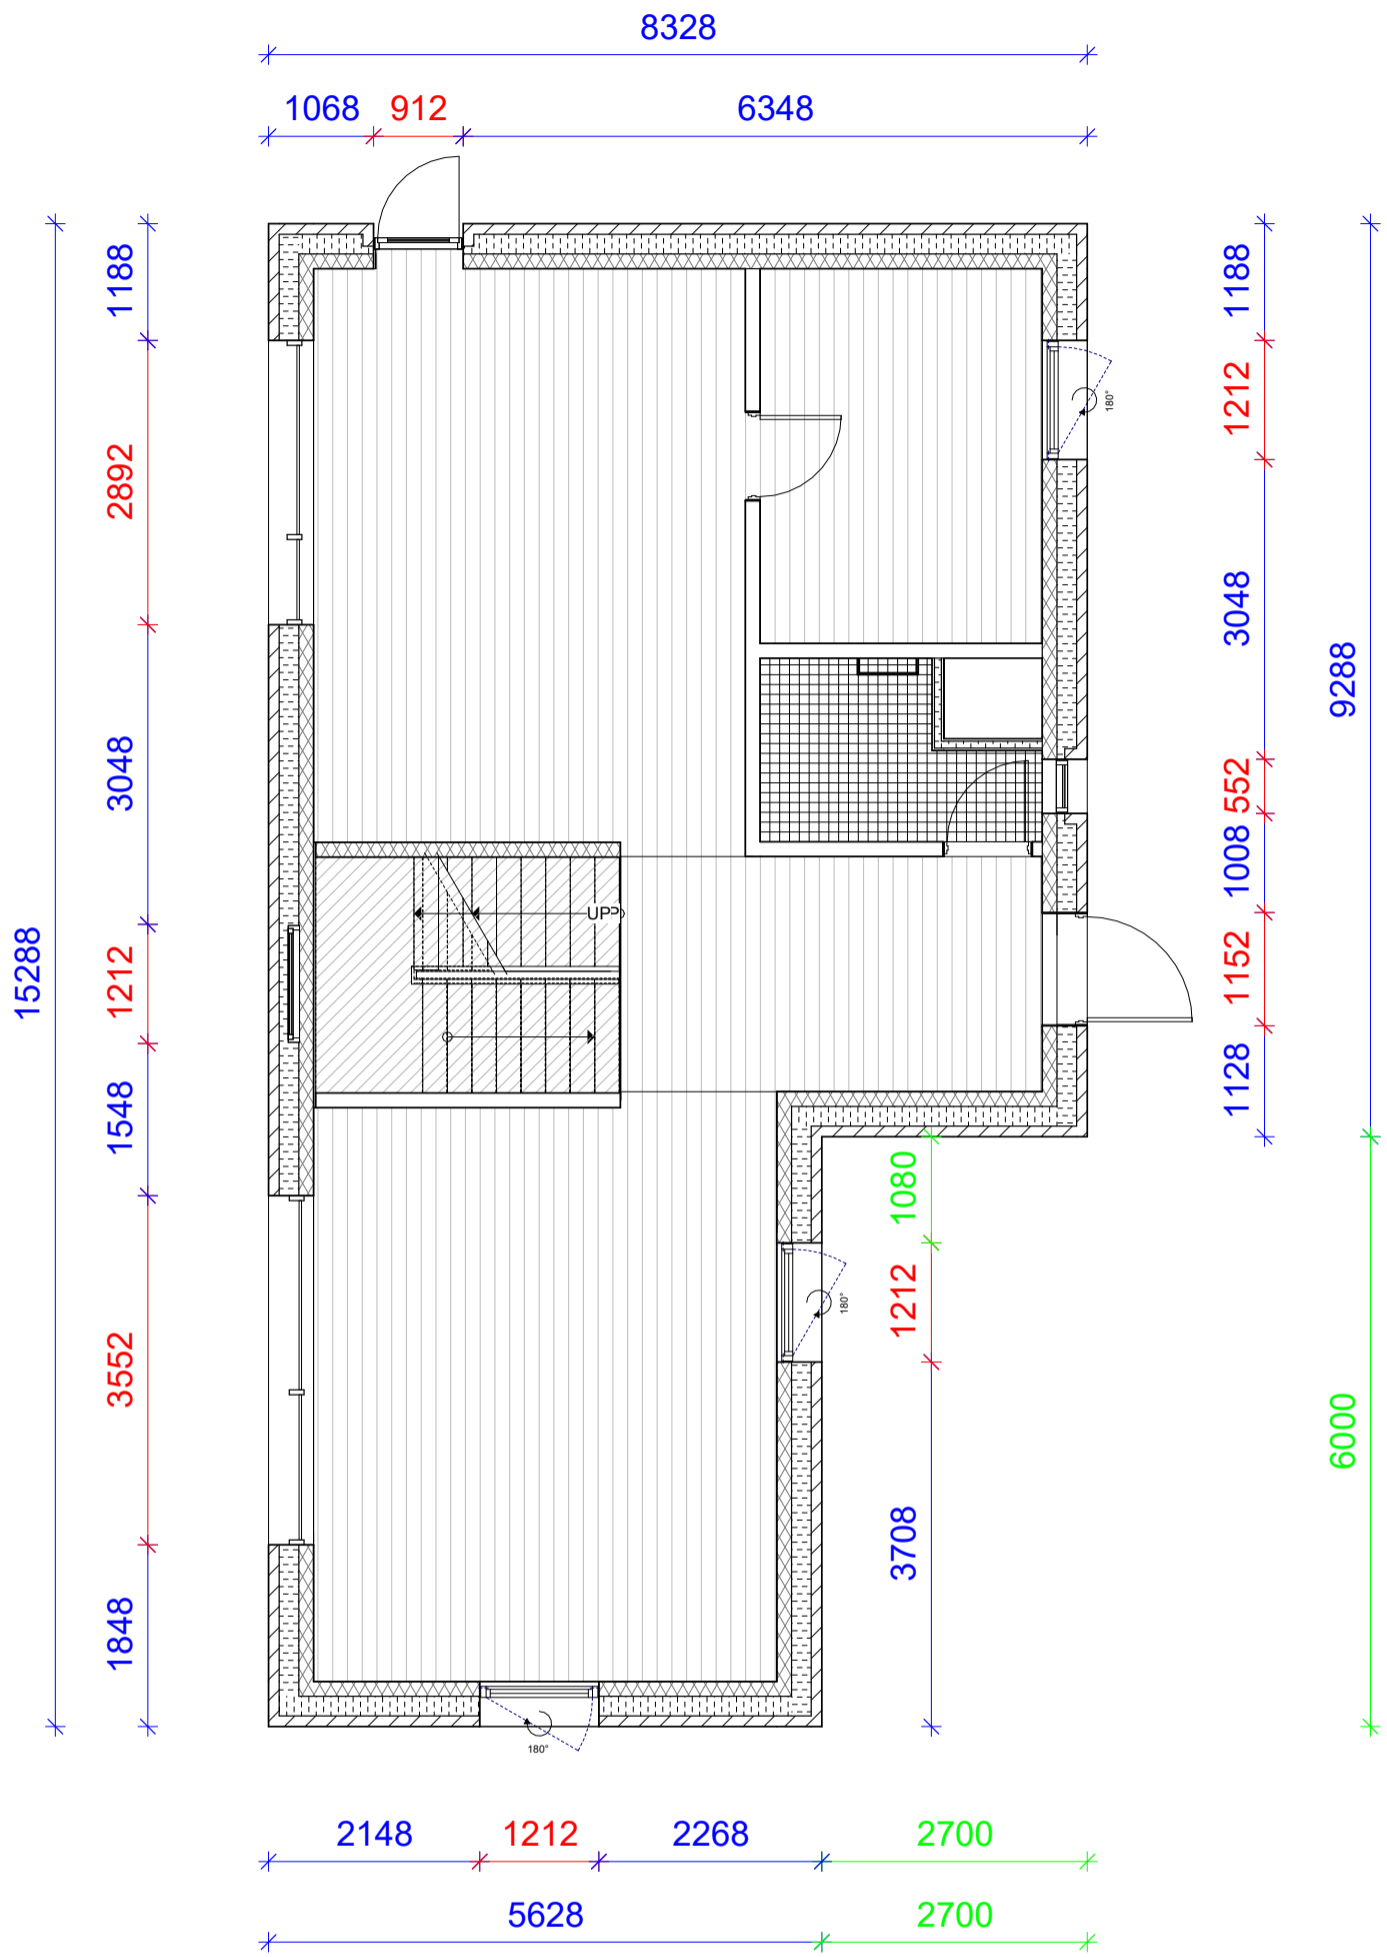

Brick Modular Legend

- Pier
- Opening
- Brick Module Measurement

Bring ideas to life  
VIA University College

VIA Built Environment & Engineering  
Campus Horsens

PROJECT: 2 storey house with basement	DATE: 12/27/22	<b>IXX_K01_TXX_H1_EX_N36</b>
SUBJECT: Brick Modular First Floor	SCALE: As indicated	
DRAWN BY: Group 8	CLASS: AH21-22S	

Brick Modular Legend

- Pier
- Opening
- Brick Module Measurement

Bring ideas to life  
VIA University College

VIA Built Environment & Engineering  
Campus Horsens

PROJECT: 2 storey house with basement	DATE: 12/27/22	<b>IXX_K01_TXX_H1_EX_N36</b>
SUBJECT: Brick Modular Ground Floor	SCALE: As indicated	
DRAWN BY: Group 8	CLASS: AH21-22S	