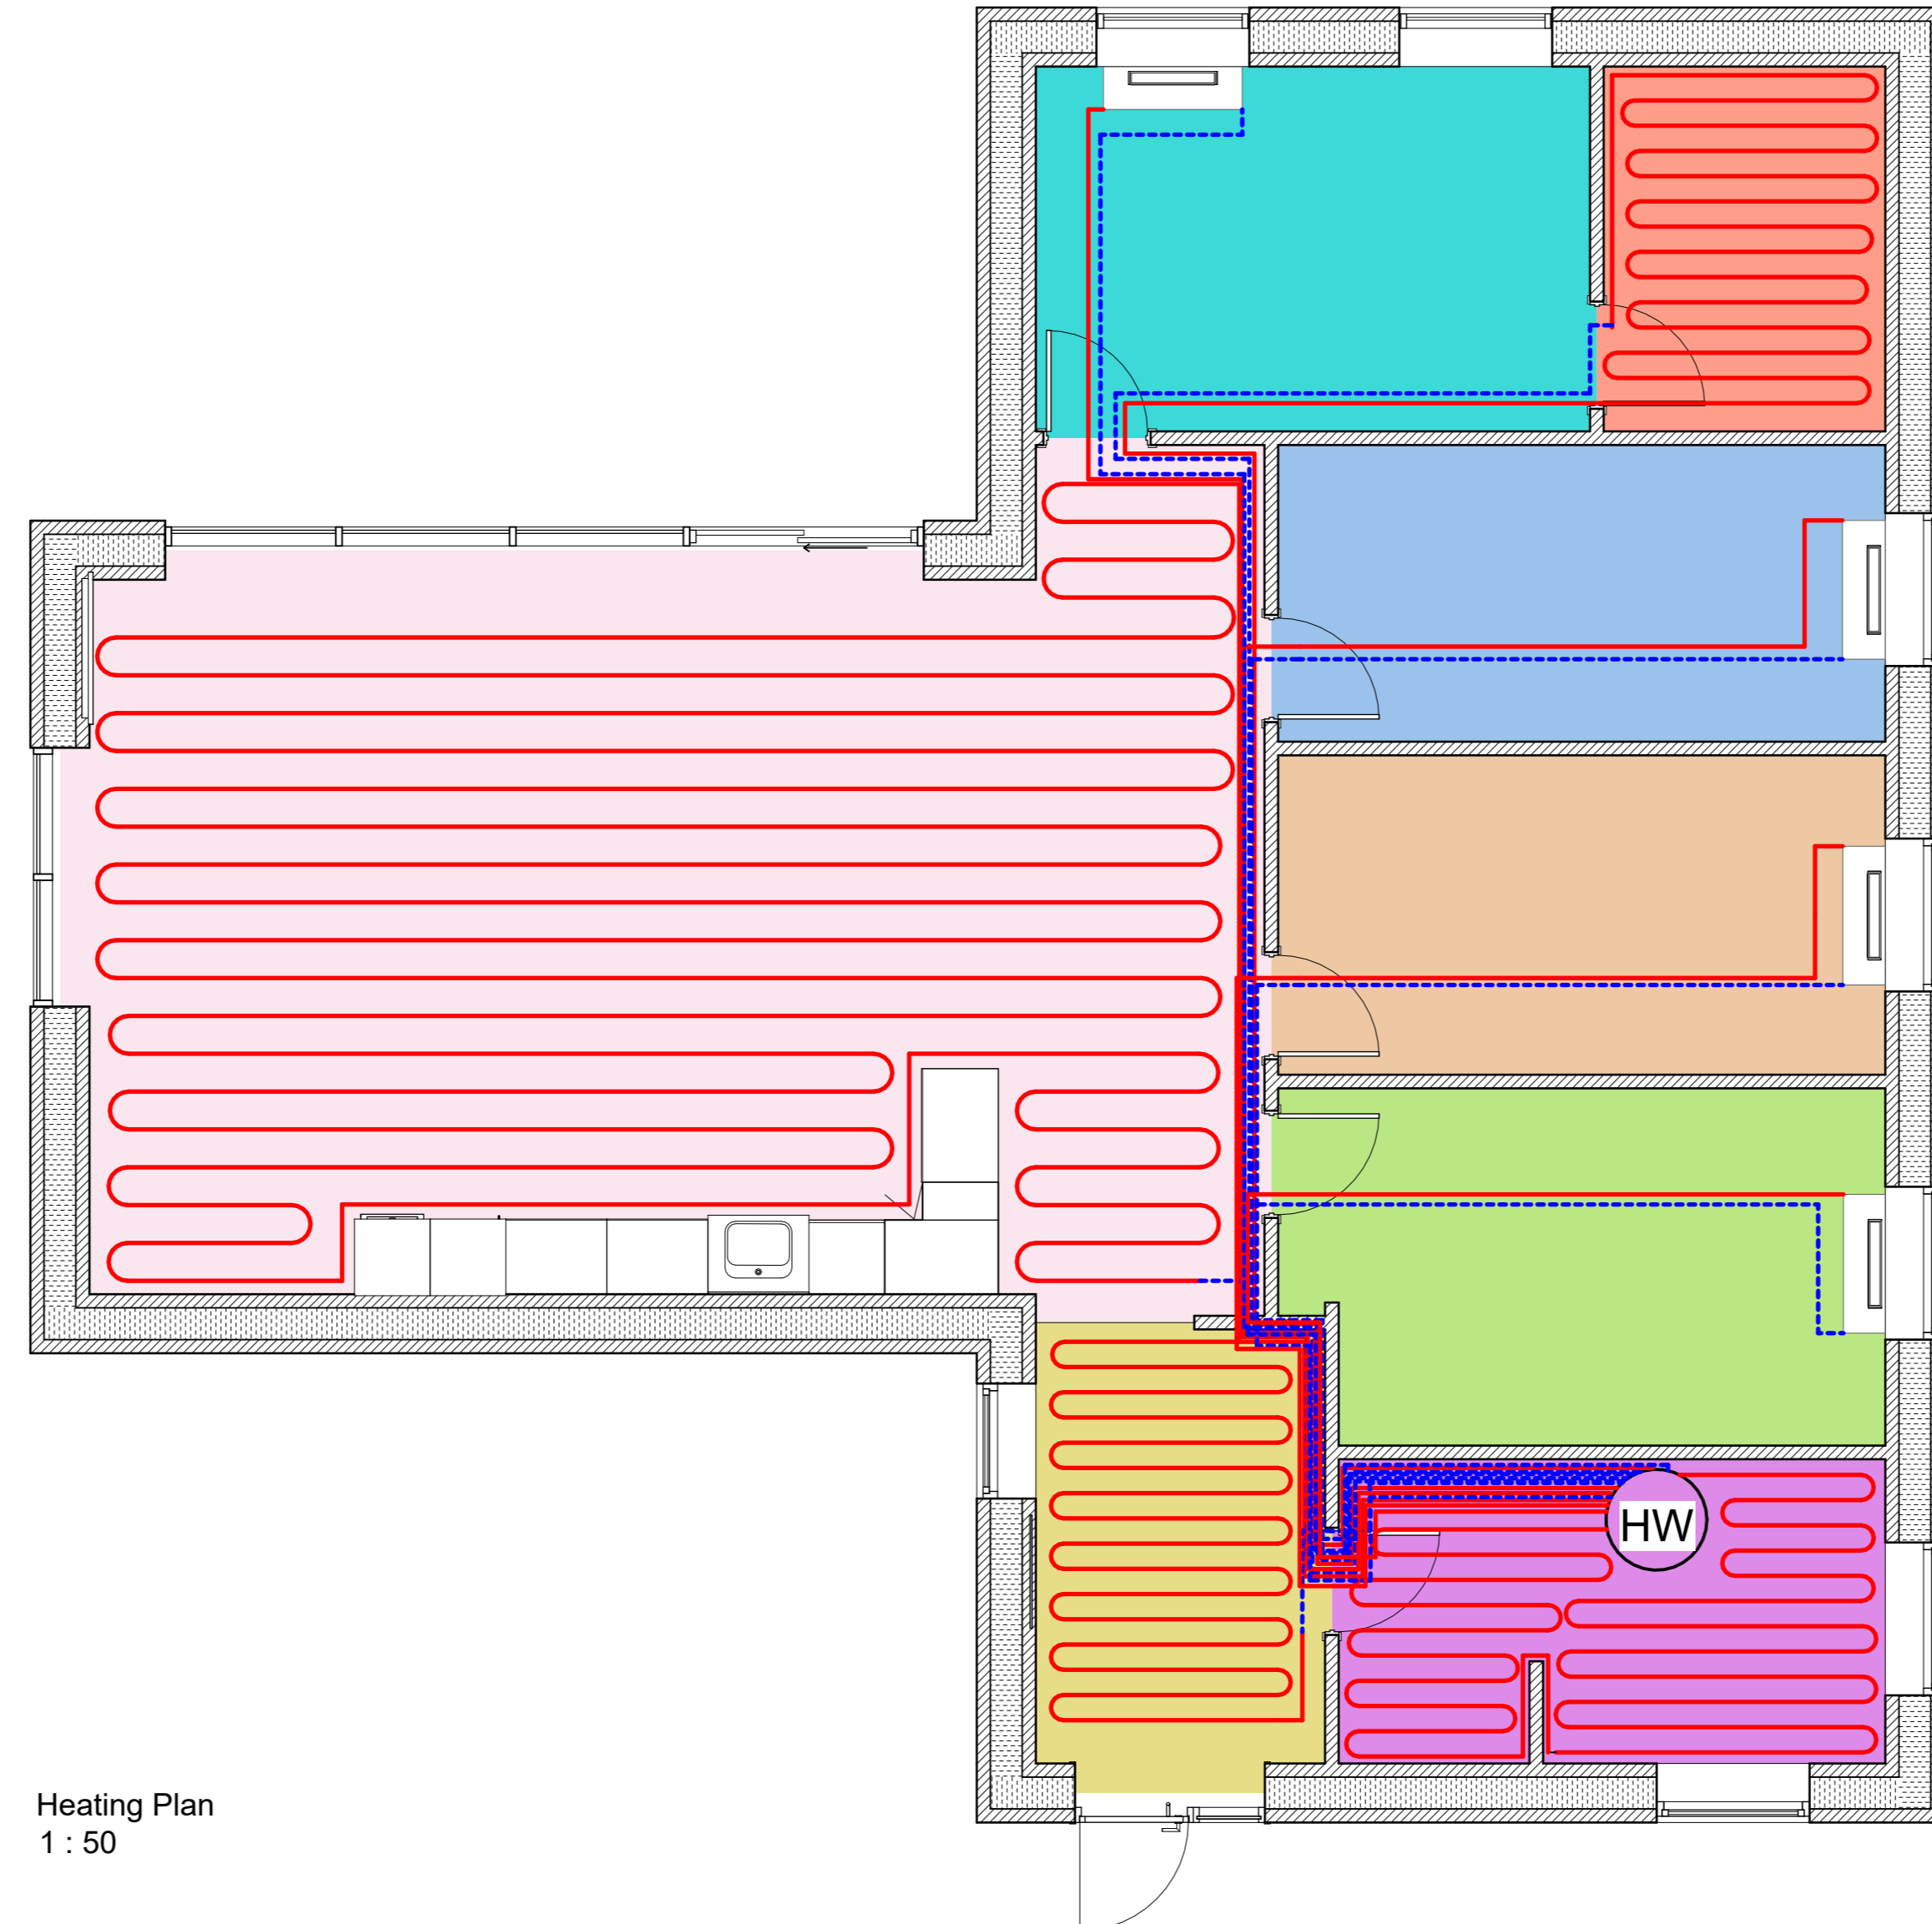

North

West

South

- Livingroom
- Master Bedroom
- Bathroom
- NewBorn room
- Boy room
- Girl room
- Utility / Bathroom
- Entrance
- Heating Forward
- Heating return
- Hot Water / Boiler
- Radiator (0.6 m)

Heating Plan
1 : 50